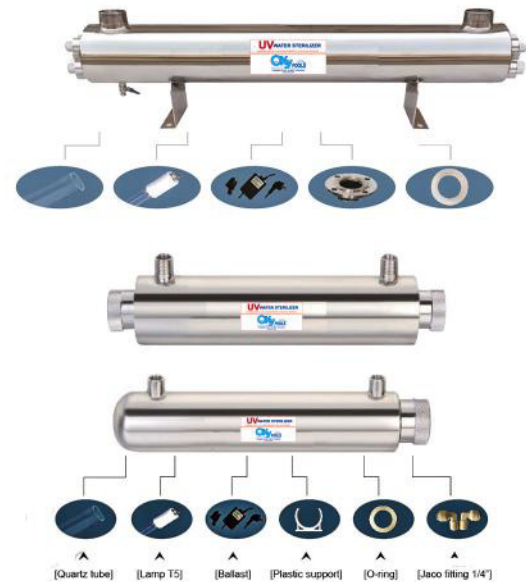

# UV WATER STERILIZER

**⚠ WARNING! PROTECT EYES & SKIN FROM DIRECT ULTRA VIOLET RADIATION**

SWIMMING POOLS ~ PONDS ~ FOUNTAINS  
oxypools.com

Model	SS-110W	SS-165W	SS-220W	SS-330W	SS-440W	SS-550W	SS-660W
Housing material	#304/316	#304/316	#304/316	#304/316	#304/316	#304/316	#304/316
TS ALL UV LAMP(TS)POWER	110W	165W	220W	330W	440W	550W	660W
INPUT VOLTAGE	110V/240V-50/60Hz	110V/240V-50/60Hz	110V/240V-50/60Hz	110V/240V-50/60Hz	110V/240V-50/60Hz	110V/240V-50/60Hz	110V/240V-50/60Hz
UV LAMP QUANTITY	2	2	2	2	2	2	2
WATER TREATMENT CAPABILITY	24GPM (5.5M3/Hr)	36GPM(8M3/Hr)	48GPM(11M3/Hr)	72GPM(16M3/Hr)	96GPM(22M3/Hr)	120GPM(30M3/Hr)	144GPM(35M3/Hr)
Max operating pressure	10bar(145psi)	10bar(145psi)	10bar(145psi)	10bar(145psi)	10bar(145psi)	10bar(145psi)	10bar(145psi)
Test pressure	15bar(218psi)	15bar(218psi)	15bar(218psi)	15bar(218psi)	15bar(218psi)	15bar(218psi)	15bar(218psi)
Lamp failure alarm	Optional	Optional	Optional	Optional	Optional	Optional	Optional
Lamp life	8000Hrs	8000Hrs	8000Hrs	8000Hrs	8000Hrs	8000Hrs	8000Hrs
Product size	A 950mm	950mm	950mm	950mm	950mm	950mm	950mm
	B1 250mm	283mm	283mm	380mm	430mm	430mm	430mm
	B2 270mm	305mm	305mm	380mm	470mm	470mm	430mm
	G 1"(male/flange)	1 1/2"(male/flange)	1 1/2"(male/flange)	2"(male/flange)	3"(male/flange)	3"(male/flange)	3"(male/flange)
φ 108mm	133mm	133mm	168mm	220mm	220mm	220mm	
Carton size/pcs	104*23*41cm/1pc	104*25*45cm/1pc	104*25*45cm/1pc	104*30*54cm/1pc	104*37*64cm/1pc	104*37*64cm/1pc	104*37*64cm/1pc
G.W.	8kgs	11kgs	11.5kgs	25kgs	27kgs	28kgs	29kgs