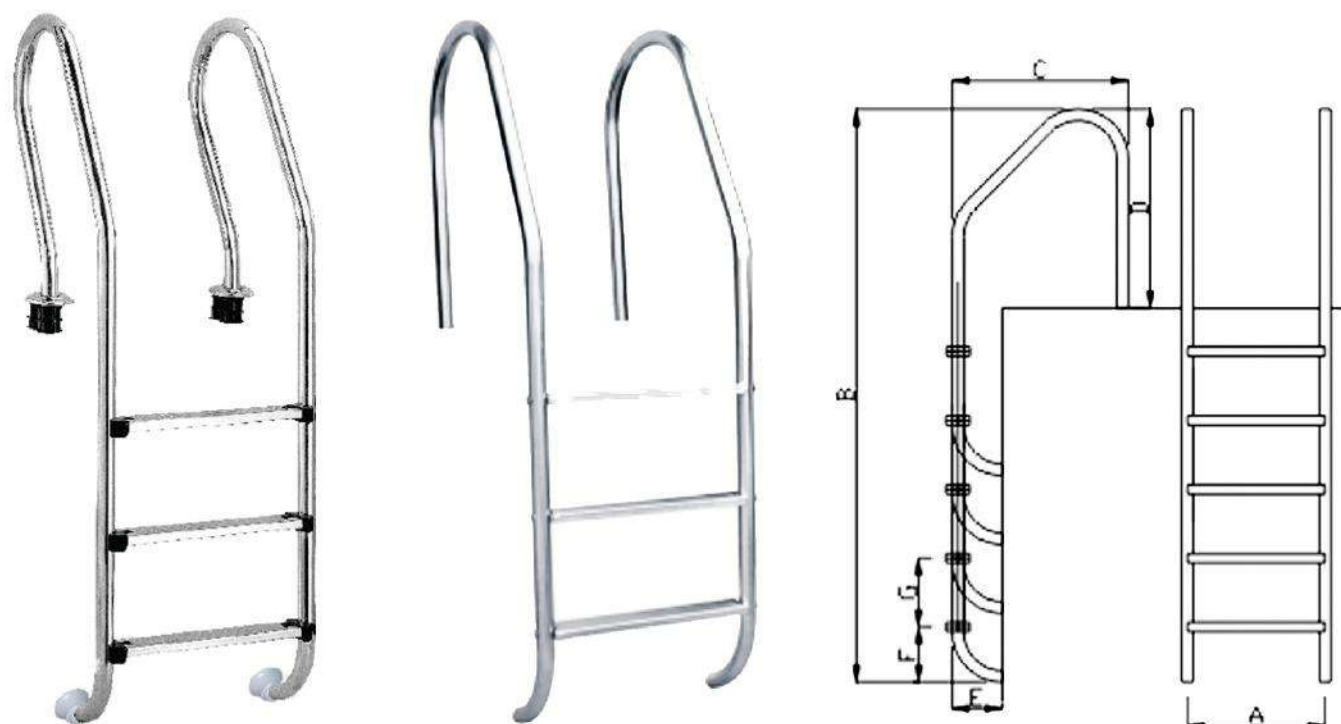

LADDER SERIES

Features

Handrails in polished stainless steel 304 or 316. Step available in stainless steel and plastic.

SL Series Stainless steel pool ladder

Item Number	Material	A	B	C	D	E	F	G	Package(mm) LxWxH	KG
OXY-SL-215	Stainless steel 304	502	1330	650	640	180	200	250	1430x710x60	7.4
OXY-SL-315	Stainless steel 304	502	1580	650	640	180	200	250	1680x710x60	8.8
OXY-SL-415	Stainless steel 304	502	1830	650	640	180	200	250	1930x710x60	10.2
OXY-SL-515	Stainless steel 304	502	2080	650	640	180	200	250	2180x420x60	11.6